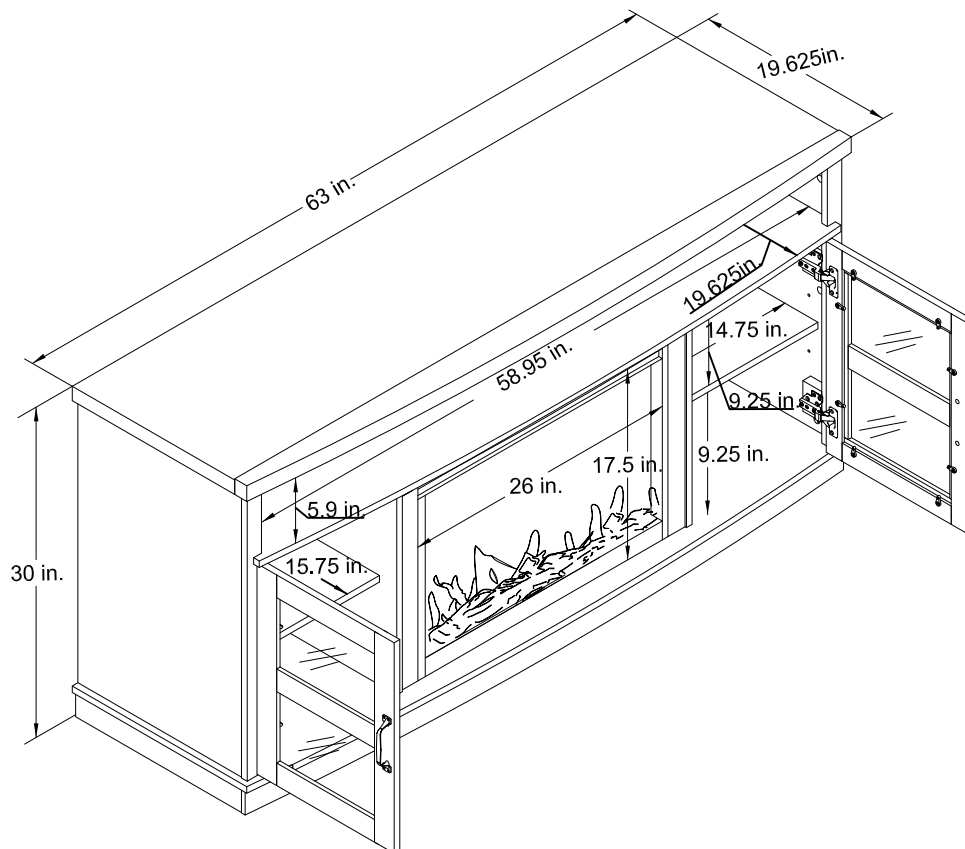

Fireplace TV Stand

Model Number:6996860COM

Finish: Riverwood Espresso

OVERALL PRODUCT SIZE(in inches)

Fireplace TV Stand:63"(W)*19.625"(D)*30"(H)

MAXIMUM WEIGHT CAPACITIES